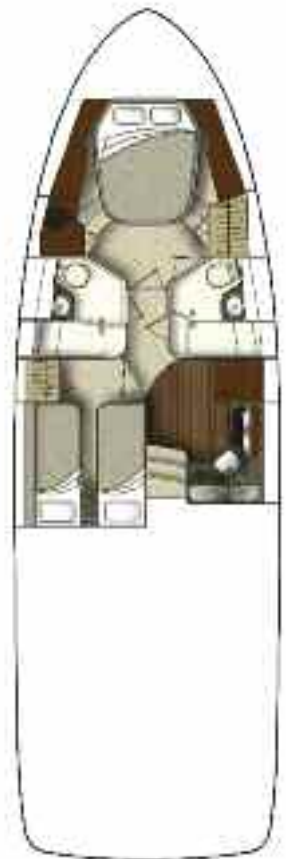

Forward Head/Shower:

Bathroom Tissue Holder
Door, Privacy - Access from Forward Stateroom
Handrails, Stainless Steel
Head, VacuFlush®
Power Vent, 12V
Robe Hook
Shower w/Seat, Adjustable Shower Wand & Acrylic Bi-Fold Door
Skylight, Circular
Storage, Medicine Cabinet - Mirrored
Vanity w/Solid-Surface Countertop, Sink, Faucet & Storage Below

Guest Head/Shower (Port):

Bathroom Tissue Holder
Door, Privacy - Access from Salon
Handrail, Stainless Steel
Head, VacuFlush
Power Vent, 12V
Robe Hook
Shower w/Seat, Adjustable Shower Wand & Acrylic Bi-Fold Door
Skylight, Circular
Storage, Towel Cabinet
Storage, Medicine Cabinet - Mirrored
Vanity w/Solid-Surface Countertop, Sink, Faucet & Storage Below

Utility Room Compartment - Under Galley Steps

(One of the Following Available):
Freezer, Secondary
Gray Water System
Washer/Dryer Combo, 120V

CE Option

SPECIFICATIONS

Overall length w/integral swim platform	45'5"	13.84 m
Beam	14'3"	4.27 m
Draft (inboards)	44"	112 cm
Dry weight	28,500 lbs	12,927 kg
Fuel capacity	350 gal	1,324 L
Water capacity	120 gal	454 L
Holding tank	42 gal	159 L
Dead rise	18°	18°

The specification measurements are approximations and subject to variance.

Bridge Layout

Upper Cabin/Cockpit Layout
(Shown w/Optional Salon
Table and Aft Bench Seat)

Lower Cabin Layout