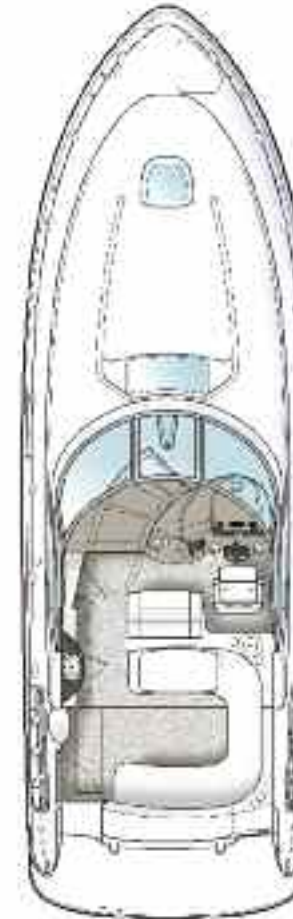

DSS Satellite TV System (Only
Available w/Hardtop Option)

Flooring, Teak - Cockpit

Flooring, Teak - Integral Swim
Platform

Flooring, Wood (Light or Dark Maple)
- Salon & Galley

Gray Water System

Lights, Underwater - Transom (2)

Hardtop, Fiberglass w/Full Enclosure
Macerator w/Seacock Interlock
System

Portlights, Opening - Salon & Galley

Refrigerator, 120V Cockpit (In Lieu
of Std. Ice maker)

Rod Holders (2)

Spotlight w/Dual Halogen Bulbs -
Remote-Controlled

Stereo, Sound System Upgrade -
Cockpit (Speakers & Amps Only)

Sun Pad w/Adjustable Backrest -
Forward Deck

Swim Platform, Hydraulic Marine Lift
w/Remote & Manual Pump

Table, High-Gloss Teak w/Vinyl
Cover - Cockpit (In Lieu of
Standard Table)

TV, 15" Flatscreen w/DVD Player &
Gaming System Port - Mid-Berth

TV, 19" Flatscreen w/DVD Player -
Cockpit

Upholstery Upgrade, Ultraleather™
(In Lieu of Vinyl) - Cockpit

Vacuum System, Central - 120V

Windlass, All-Chain (In Lieu of Std.
Rope/Chain)

Windlass Capstan

Yacht Flag & Flagpole

CE Option

SPECIFICATIONS

Overall length w/std. swim platform	41'	12.49 m
Overall length w/hydraulic swim platform	45'3"	13.79 m
Beam	13'2"	4.01 m
Draft (inboards)	34"	86 cm
Dry weight	22,500 lbs	10,206 kg
Fuel capacity	275 gal	1,041 L
Water capacity	70 gal	265 L
Holding tank	42 gal	159 L
Dead rise	19°	19°

The specification measurements are approximations and subject to variance.

Cockpit Layout